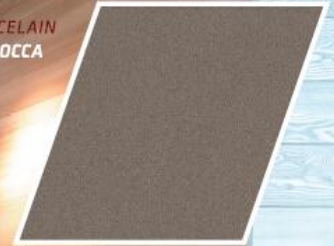

MUSE STONE | collection

- Size
- a) 600 X 600 X 9.6mm - 24" X 24" X 3/8"
 - b) 300 X 600 X 9.6mm - 12" X 24" X 3/8"
 - c) 300 X 300 X 9.6mm - 12" X 12" X 3/8"

SURFACE POLISHED, MATTE, ANTI-SLIP

***A full body porcelain collection
made to endure heavy traffic***

POLISHED PORCELAIN
MUSE STONE ARGENTO

POLISHED PORCELAIN
MUSE STONE MOCCA

POLISHED PORCELAIN
MUSE STONE BROWN

POLISHED PORCELAIN
MUSE STONE SILK