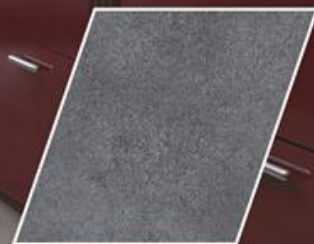

EVOLUTION | collection

New age of concrete designs !

SIZE : a) 500 X 500 X 8.5mm - 20" X 20" X 22/64"
b) 300 X 300 X 8.5mm - 12" X 12" X 22/64"
c) 300 X 600 X 9.5mm - 12" X 24" X 24/64"

SURFACE : SEMI-GLOSSY, MATTE, ANTI-SLIP

EVOLUTION BIANCO

EVOLUTION CRIS

EVOLUTION ARGENTO